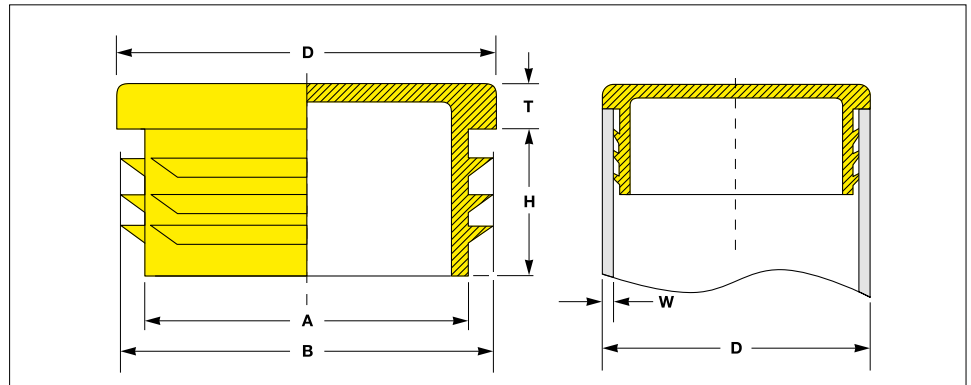

# Square Inserts - Ribbed

Ideal tubing closures as furniture glides  
Protects floor surfaces when used as feet  
Ribbed for easy assembly and secure fitting

immediate

FREE  
SAMPLES

All dimensions in mm

Outside Dimension of Tube	Wall Thickness	A	B	H	T	Reference-No.
D	W					
10.0 × 10.0	1.0 - 2.0	6.0	8.6	9.8	4.0	LQ 10. 10. × 1.0-2.0
12.0 × 12.0	1.0 - 2.0	6.8	11.4	11.6	4.0	LQ 12. 12. × 1.0-2.0
13.0 × 13.0	1.0 - 2.0	9.0	11.5	11.5	5.0	LQ 13. 13. × 1.0-2.0
15.0 × 15.0	1.0 - 2.0	11.0	14.5	11.3	5.0	LQ 15. 15. × 1.0-2.0
16.0 × 16.0	1.0 - 2.0	11.0	15.5	11.4	5.0	LQ 16. 16. × 1.0-2.0
18.0 × 18.0	1.0 - 2.0	13.3	17.5	11.2	5.0	LQ 18. 18. × 1.0-2.0
20.0 × 20.0	1.0 - 2.0	13.2	19.3	11.5	5.0	LQ 20. 20. × 1.0-2.0
22.0 × 22.0	1.0 - 2.0	17.6	21.0	13.8	5.0	LQ 22. 22. × 1.0-2.0
25.0 × 25.0	1.0 - 2.0	19.7	24.1	11.9	5.0	LQ 25. 25. × 1.0-2.0
25.0 × 25.0	3.0	17.0	21.0	13.6	5.0	LQ 25. 25. × 3.0
27.0 × 27.0	1.0 - 2.0	22.8	27.0	14.2	5.0	LQ 27. 27. × 1.0-2.0
28.0 × 28.0	2.5 - 3.0	19.0	25.6	11.5	5.0	LQ 28. 28. × 2.5-3.0
30.0 × 30.0	1.0 - 2.0	24.0	28.9	11.5	4.8	LQ 30. 30. × 1.0-2.0
30.0 × 30.0	2.5 - 4.5	19.7	25.4	11.5	4.8	LQ 30. 30. × 2.5-4.5
30.0 × 30.0	2.0 - 3.0	19.7	25.2	11.5	5.0	LQ 30. 30. × 2.0-3.0
32.0 × 32.0	2.0 - 2.5	24.0	31.0	11.6	5.0	LQ 32. 32. × 2.0-2.5
35.0 × 35.0	1.0 - 2.0	28.0	34.0	14.5	5.0	LQ 34. 34. × 1.0-2.0
35.0 × 35.0	1.0 - 2.5	28.0	34.0	14.5	5.0	LQ 35. 35. × 1.0-2.5
35.0 × 35.0	3.0	22.8	30.1	14.9	5.0	LQ 35. 35. × 3.0
40.0 × 40.0	1.0 - 2.0	33.5	38.0	14.3	4.8	LQ 40. 40. × 1.0-2.0
40.0 × 40.0	3.0	31.6	35.3	14.6	5.3	LQ 40. 40. × 3.0
40.0 × 40.0	4.0	28.0	35.0	15.0	5.0	LQ 40. 40. × 4.0
40.0 × 40.0	5.0	28.9	33.8	14.8	5.0	LQ 40. 40. × 5.0
45.0 × 45.0	1.0 - 2.0	38.0	44.4	14.6	4.9	LQ 45. 45. × 1.0-2.0
50.0 × 50.0	1.0 - 2.0	43.4	49.5	14.5	4.8	LQ 50. 50. × 1.0-2.0
50.0 × 50.0	2.6 - 4.0	36.6	45.1	25.0	5.7	LQ 50. 50. × 2.6-4.0
50.0 × 50.0	3.0	42.6	46.0	14.6	5.2	LQ 50. 50. × 3.0
50.0 × 50.0	5.0	38.2	44.8	14.5	4.8	LQ 50. 50. × 5.0